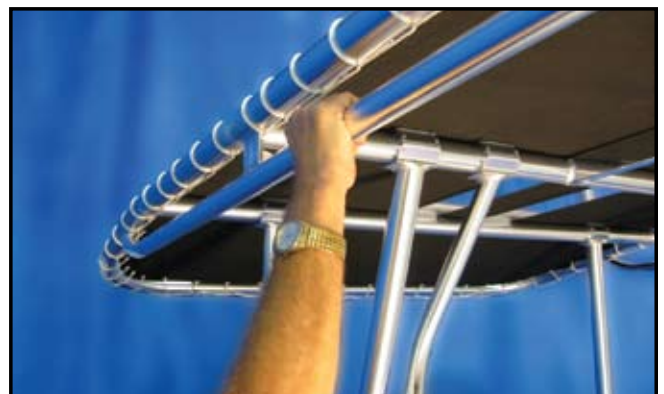

ATLANTIC TOWERS SUPER TRAMPOLINE T-TOP PHOTOS
(Contact sgolden@atlantictowers.com for h-res photos)

CONTACT

ATLANTIC TOWERS

235 Hickory Lane • PO Box D
Bayville, NJ 08721

Toll-Free Phone: 800-831-8889 • Fax: 609-361-8500

E-mail: sgolden@atlantictowers.com